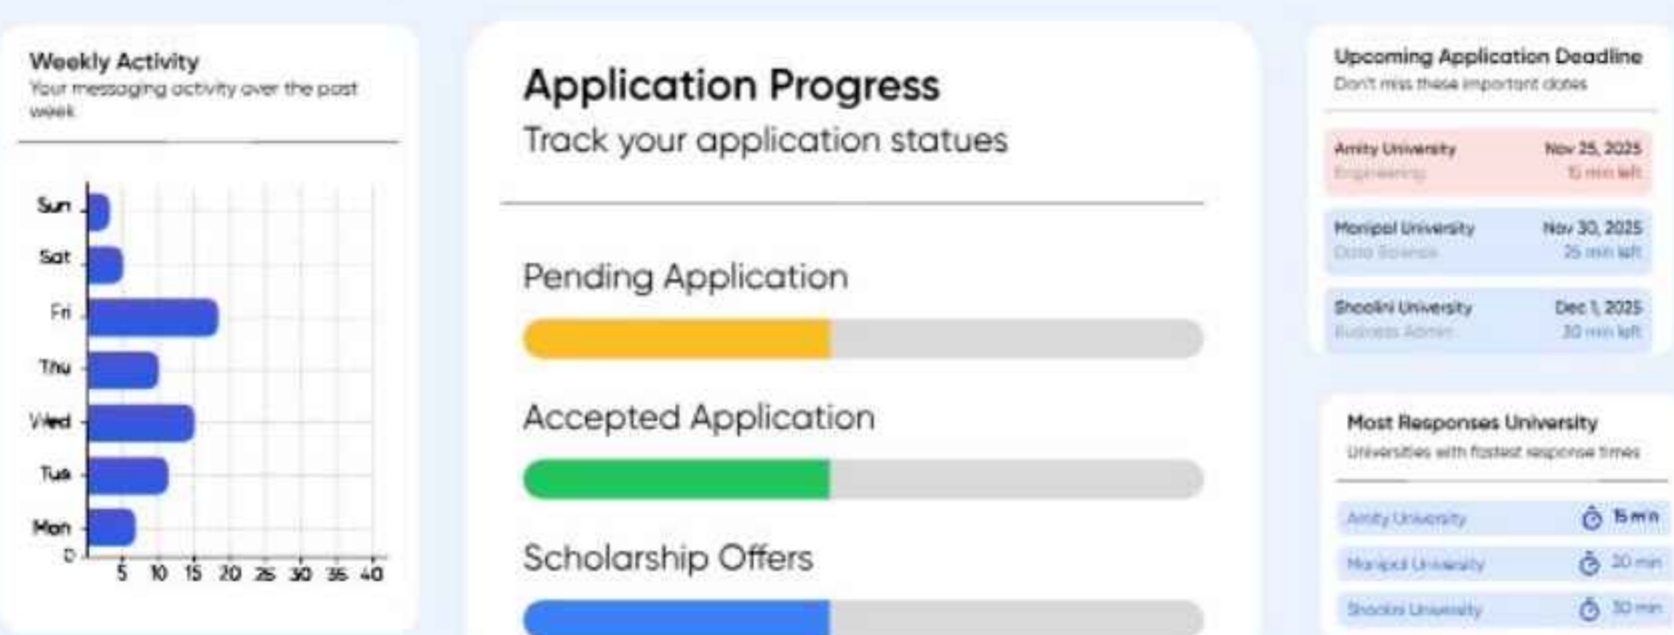

MatchToCollege is an AI-powered counselling platform that helps students quickly discover colleges that fit their profile, interests, and budget by analyzing dozens of factors across thousands of institutions in India. Instead of endless manual research, students share their academic background and career goals once, then receive personalized college recommendations plus access to expert human counsellors for one-on-one guidance from shortlisting to admission. The platform is designed to be free, unbiased, and fast, turning a confusing search process into a clear path toward a dream college

AI-Powered Precision

Our advanced AI analysis 50+ parameters to find colleges that perfectly match your profile, interests, and goals

AI-Powered College Comparison

Instantly compare top universities side by side on rankings, fees, culture, and specializations with clear, counselor-friendly insights.

Smart Application Tracking

Track application progress, weekly activity, and response metrics TO know which universities are most engaged and what to do next.

Unified University Chat Inbox

Manage all your university conversations in one intelligent inbox, with real-time status, tags, and history for every college.