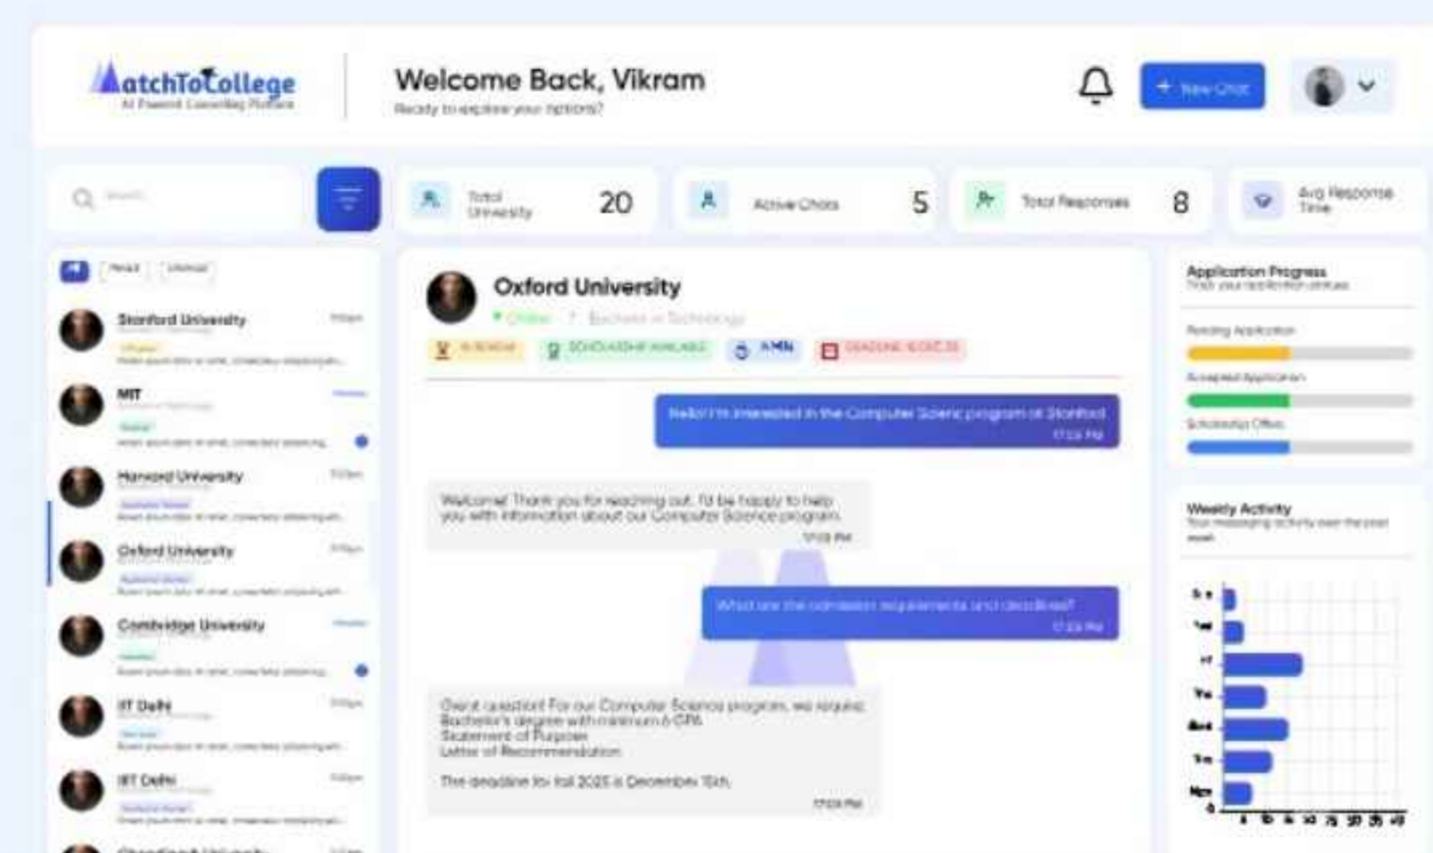

MatchToCollege is an AI-powered counselling platform that helps students quickly discover colleges that fit their profile, interests, and budget by analyzing dozens of factors across thousands of institutions in India. Instead of endless manual research, students share their academic background and career goals once, then receive personalized college recommendations plus access to expert human counsellors for one-on-one guidance from shortlisting to admission. The platform is designed to be free, unbiased, and fast, turning a confusing search process into a clear path toward a dream college

AI-Powered Precision

Our advanced AI analysis 50+ parameters to find colleges that perfectly match your profile, interests, and goals

AI-Powered College Comparison

Instantly compare top universities side by side on rankings, fees, culture, and specializations with clear, counselor-friendly insights.

Smart Application Tracking

Track application progress, weekly activity, and response metrics TO know which universities are most engaged and what to do next.

Unified University Chat Inbox

Manage all your university conversations in one intelligent inbox, with real-time status, tags, and history for every college.