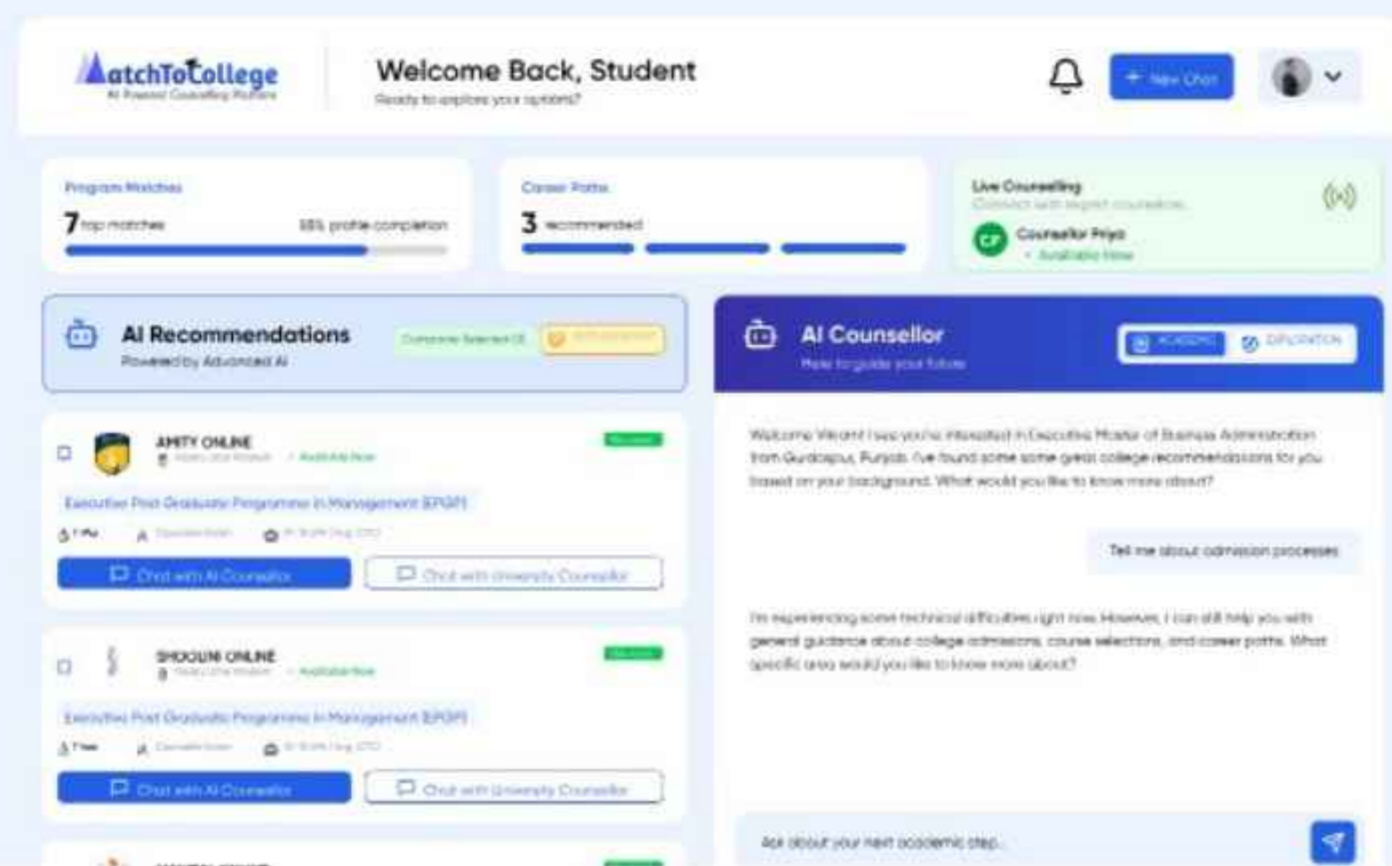

About MatchToCollege

MatchToCollege is an AI-powered counselling platform that helps students quickly discover colleges that fit their profile, interests, and budget by analyzing dozens of factors across thousands of institutions in India. Instead of endless manual research, students share their academic background and career goals once, then receive personalized college recommendations plus access to expert human counsellors for one-on-one guidance from shortlisting to admission. The platform is designed to be free, unbiased, and fast, turning a confusing search process into a clear path toward a dream college

AI-Powered Precision

Our advanced AI analysis 50+ parameters to find colleges that perfectly match your profile, interests, and goals