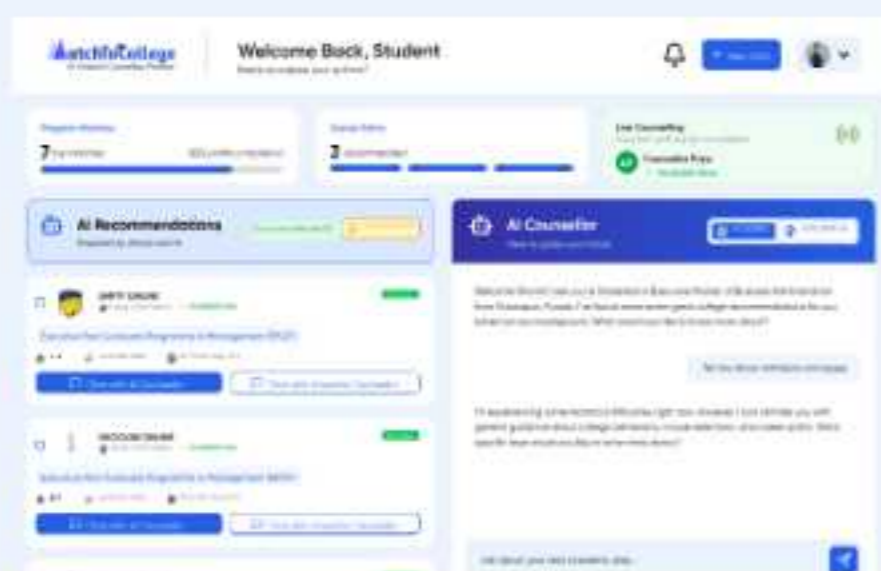

About MatchToCollege

MatchToCollege is an AI-powered counselling platform that helps students quickly discover colleges that fit their profile, interests, and budget by analyzing dozens of factors across thousands of institutions in India. Instead of endless manual research, students share their academic background and career goals once, then receive personalized college recommendations plus access to expert human counsellors for one-on-one guidance from shortlisting to admission. The platform is designed to be free, unbiased, and fast, turning a confusing search process into a clear path toward a dream college

AI-Powered Precision

Our advanced AI analysis 50+ parameters to find colleges that perfectly match your profile, interests, and goals