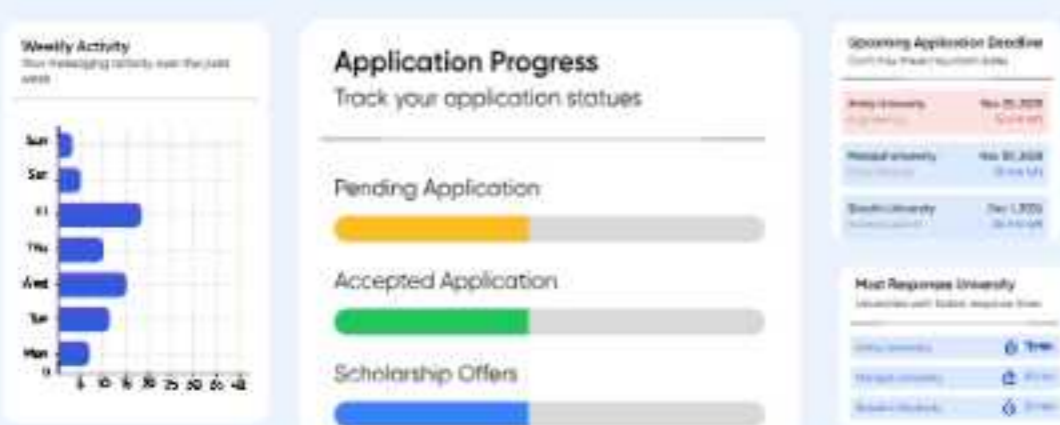

AI-Powered Precision

Our advanced AI analysis 50+ parameters to find colleges that perfectly match your profile, interests, and goals

AI-Powered College Comparison

Instantly compare top universities side by side on rankings, fees, culture, and specializations with clear, counselor-friendly insights.

Smart Application Tracking

Track application progress, weekly activity, and response metrics TO know which universities are most engaged and what to do next.

Unified University Chat Inbox

Manage all your university conversations in one intelligent inbox, with real-time status, tags, and history for every college.