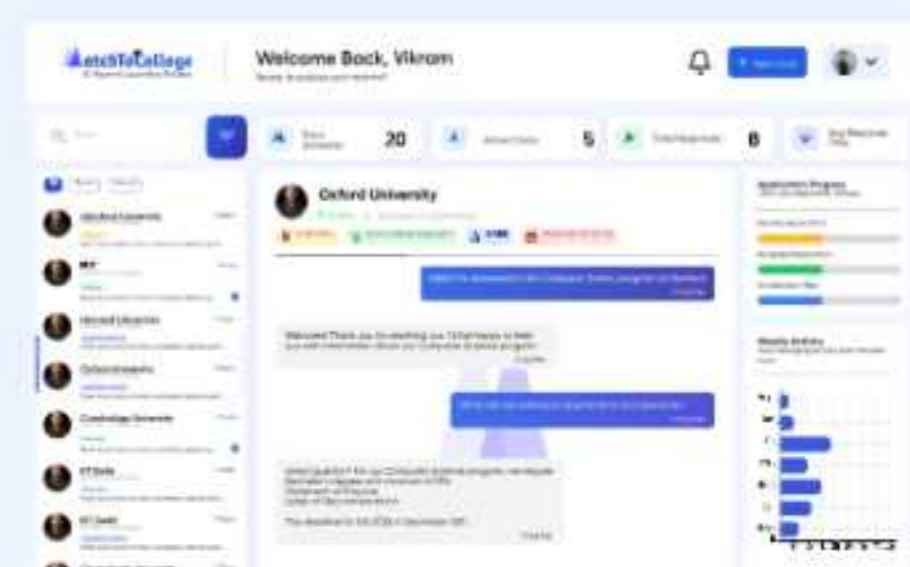

MatchToCollege is an AI-powered counselling platform that helps students quickly discover colleges that fit their profile, interests, and budget by analyzing dozens of factors across thousands of institutions in India. Instead of endless manual research, students share their academic background and career goals once, then receive personalized college recommendations plus access to expert human counsellors for one-on-one guidance from shortlisting to admission. The platform is designed to be free, unbiased, and fast, turning a confusing search process into a clear path toward a dream college

AI-Powered Precision

Our advanced AI analysis 50+ parameters to find colleges that perfectly match your profile, interests, and goals

AI-Powered College Comparison

Instantly compare top universities side by side on rankings, fees, culture, and specializations with clear, counselor-friendly insights.

Smart Application Tracking

Track application progress, weekly activity, and response metrics TO know which universities are most engaged and what to do next.

Unified University Chat Inbox

Manage all your university conversations in one intelligent inbox, with real-time status, tags, and history for every college.